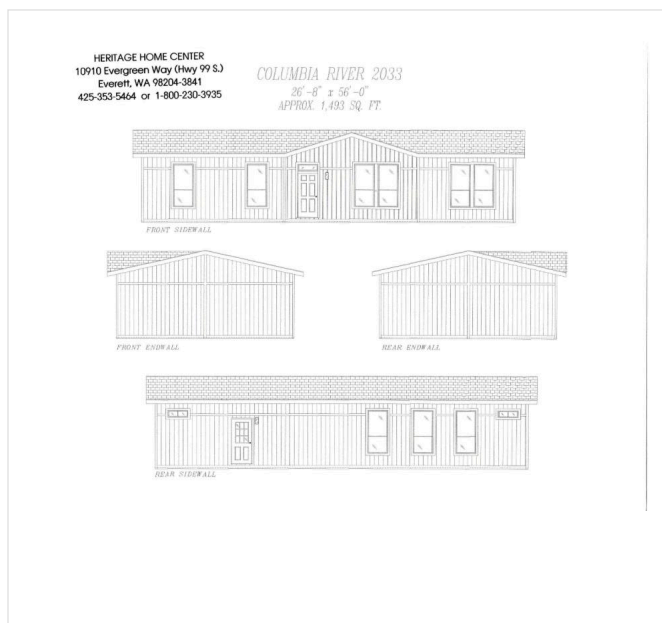

The Columbia River 2033

3 Bedrooms | 2 Bathrooms | 1,500 sq ft

Photo Gallery

Photo 1