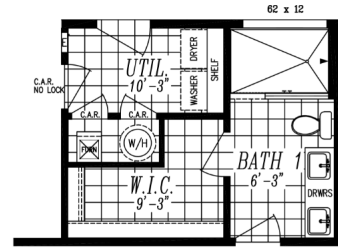

THE COLUMBIA RIVER SERIES

The Columbia River

2033

27' x 56'

DIMENSIONS

1,500

sf

LIVING SPACE

3

BEDROOMS

2

BATHROOMS

OVERVIEW

56' Double Wide with Large Family Room

Heritage Home Center

(425) 353-5464

or Request Firm Quote

EMAIL US

01 FLOOR PLAN

1,500 SQ FT · 27' x 56'

OPT. 48 X 72 SHWR
W/ DBL LAVS

02 FRONT ELEVATION

FRONT SIDEWALL

FRONT ENDWALL

REAR ENDWALL

REAR SIDEWALL

The Columbia River 2033

3 Bedrooms | 2 Bathrooms | 1,500 sq ft

STANDARD FEATURES

- ✓ Energy Star Rating on home
- ✓ LP Smartside Panel Siding
- ✓ Weather Resistant House Wrap Under Siding
- ✓ Large Dormer with Board and Batten Accent Area
- ✓ Oversized Eaves and Overhangs
- ✓ Architectural Shingles with Lifetime Warranty (Limited)
- ✓ Sherwin Williams Paint - Interior and Exterior
- ✓ Tape and Texture with Square Corner Drywall
- ✓ Baseboard Molding in Vinyl Floor Areas
- ✓ 9' Tall Flat Ceilings
- ✓ Hardwood Cabinets with 42" Tall Overhead Cabinets
- ✓ 6" Recessed LED Lighting
- ✓ Ceiling Fan Ready in Living Room and Family Room
- ✓ Fiberglass Tubs and Showers
- ✓ Pfister Faucets Throughout
- ✓ Congoleum LUX Vinyl Flooring
- ✓ Shaw 25 ounce Stain Resistant Carpet
- ✓ Kwikset Door Hardware
- ✓ 6 Panel Front Door & 9 Lite Rear Door
- ✓ ecobee Smart Thermostat
- ✓ Carrier SmartComfort Electric Furnace
- ✓ 2"x6" Exterior Walls
- ✓ 2"x4" Interior Walls