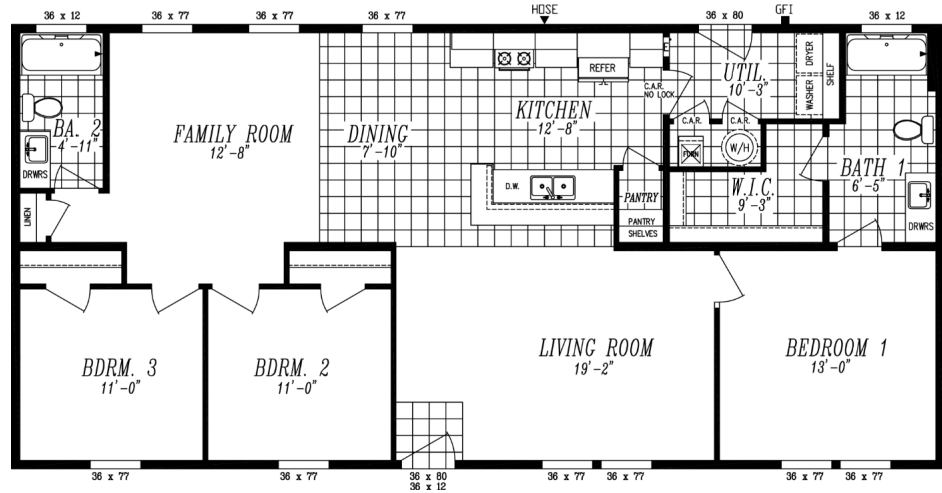

THE COLUMBIA RIVER SERIES

The Columbia River

2033

27' x 56'

DIMENSIONS

1,500

sf

LIVING SPACE

3

BEDROOMS

2

BATHROOMS

OVERVIEW

56' Double Wide with Large Family Room

Heritage Home Center

(425) 353-5464

or Request Firm Quote

EMAIL US

01 FLOOR PLAN

1,500 SQ FT · 27' x 56'

OPT. 48 X 72 SHWR
W/ DBL LAVS

02 FRONT ELEVATION

FRONT SIDEWALL

FRONT ENDWALL

REAR ENDWALL

REAR SIDEWALL

The Columbia River 2033

3 Bedrooms | 2 Bathrooms | 1,500 sq ft

STANDARD FEATURES

- ✓ Energy Star Rating on home
- ✓ LP Smartside Panel Siding
- ✓ Weather Resistant House Wrap Under Siding
- ✓ Large Dormer with Board and Batten Accent Area
- ✓ Oversized Eaves and Overhangs
- ✓ Architectural Shingles with Lifetime Warranty (Limited)
- ✓ Sherwin Williams Paint - Interior and Exterior
- ✓ Tape and Texture with Square Corner Drywall
- ✓ Baseboard Molding in Vinyl Floor Areas
- ✓ 9' Tall Flat Ceilings
- ✓ Hardwood Cabinets with 42" Tall Overhead Cabinets
- ✓ 6" Recessed LED Lighting
- ✓ Ceiling Fan Ready in Living Room and Family Room
- ✓ Fiberglass Tubs and Showers
- ✓ Pfister Faucets Throughout
- ✓ Congoleum LUX Vinyl Flooring
- ✓ Shaw 25 ounce Stain Resistant Carpet
- ✓ Kwikset Door Hardware
- ✓ 6 Panel Front Door & 9 Lite Rear Door
- ✓ ecobee Smart Thermostat
- ✓ Carrier SmartComfort Electric Furnace
- ✓ 2"x6" Exterior Walls
- ✓ 2"x4" Interior Walls