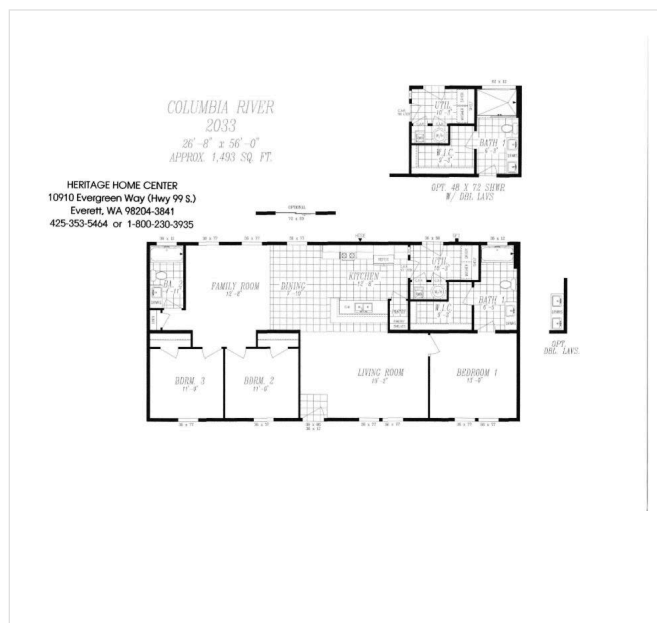

Photo 2

Heritage Home Center
Washington's Price and Volume Leader

(425) 353-5464

CALL TO TOUR

[Request Firm Quote](#)

EMAIL US

Features/specs subject to change.